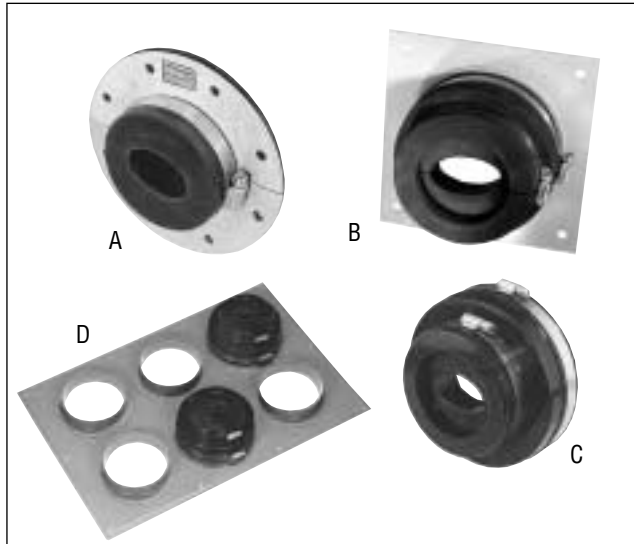

Accessories

C Waveguide Boots

For Waveguide Type Numbers	Waveguide Boots	
	4 in (102 mm) Diameter	5 in (127 mm) Diameter
EW17, EWP17	—	—
EW20	—	—
EW28	—	—
EW34, EWP34	204679-34	48939-34
EW37, EWP37, EWP37S	WGB4-37	WGB5-37
EW43, EWP43	WGB4-43	WGB5-43
EW52, EWP52, EWP52S	WGB4-52	WGB5-52
EW63, EWP63, EWP63S	WGB4-63	WGB5-63
EW64, EWP64	WGB4-64	WGB5-64
EW77, EWP77	WGB4-77	WGB5-77
EW85	WGB4-85	WGB5-85
EW90, EWP90, EWP90S	WGB4-90	WGB5-90
EW127A, EWP127A	WGB4-127	WGB5-122
EW132, EWP132	WGB4-132	WGB5-132
EW180, EWP180	WGB4-180	WGB5-180
EW220	WGB4-220	WGB5-220
EW240	WGB4-240	WGB5-240

A Single Entrance Wall/Roof Feed-Thru Assembly.

Includes rubber boot, clamp, and galvanized steel plate. Order from table below.

B Single Entrance Wall/Roof Feed-Thru Assembly for EW37-EW240.

Includes rubber boot, clamps, and aluminum plate. Similar to D but Single Entry. Order from table below.

C Waveguide Boot for use with multiple entrance wall/roof feed-thru plate (Item D).

Boot diameter of 4 in or 5 in (102 or 127 mm) is available to match plate. Order individually from table below.

D Multiple Entrance Wall/Roof Feed-thru Plate.

(Aluminum) Use with waveguide boots (Item B). Order from table below.

D Multiple Entrance Wall/Roof Feed-Thru Plate

Type	Number of Openings	Dimen. A in (mm)	Dimen. B in (mm)	Dimen. C in (mm)
4 in (102 mm) Diameter Entry Opening				
204673-1	1	7 (178)	7 (178)	—
204673-2	1	5 (127)	5 (127)	—
204673-4	4	9.5 (241)	25.5 (648)	5.5 (140)
204673-8	8	17.5 (444)	25.5 (648)	5.5 (140)
5 in (127 mm) Diameter Entry Opening				
48940-1	1	9.5 (241)	9.5 (241)	—
48940-2	2	9.5 (241)	17.5 (444)	7 (178)
48940-3	3	9.5 (241)	25.5 (648)	7 (178)
48940-4	4	17.5 (444)	17.5 (444)	7 (178)
48940-6	6	17.5 (444)	25.5 (648)	7 (178)