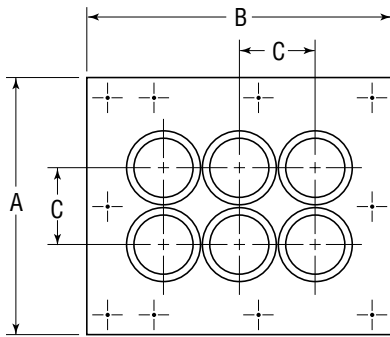

Accessories

C Waveguide Boots

For Waveguide Type Numbers	Waveguide Boots	
	4 in (102 mm) Diameter	5 in (127 mm) Diameter
EW17, EWP17	—	—
EW20	—	—
EW28	—	—
EW34, EWP34	204679-34	48939-34
EW37, EWP37, EWP37S	WGB4-37	WGB5-37
EW43, EWP43	WGB4-43	WGB5-43
EW52, EWP52, EWP52S	WGB4-52	WGB5-52
EW63, EWP63, EWP63S	WGB4-63	WGB5-63
EW64, EWP64	WGB4-64	WGB5-64
EW77, EWP77	WGB4-77	WGB5-77
EW85	WGB4-85	WGB5-85
EW90, EWP90, EWP90S	WGB4-90	WGB5-90
EW127A, EWP127A	WGB4-127	WGB5-122
EW132, EWP132	WGB4-132	WGB5-132
EW180, EWP180	WGB4-180	WGB5-180
EW220	WGB4-220	WGB5-220
EW240	WGB4-240	WGB5-240

A Single Entrance Wall/Roof Feed-Thru Assembly.

Includes rubber boot, clamp, and galvanized steel plate. Order from table below.

B Single Entrance Wall/Roof Feed-Thru Assembly for EW37-EW240.

Includes rubber boot, clamps, and aluminum plate. Similar to D but Single Entry. Order from table below.

C Waveguide Boot for use with multiple entrance wall/roof feed-thru plate (Item D).

Boot diameter of 4 in or 5 in (102 or 127 mm) is available to match plate. Order individually from table below.

D Multiple Entrance Wall/Roof Feed-thru Plate.

(Aluminum) Use with waveguide boots (Item B). Order from table below.

D Multiple Entrance Wall/Roof Feed-Thru Plate

Type	Number of Openings	Dimen. A in (mm)	Dimen. B in (mm)	Dimen. C in (mm)
4 in (102 mm) Diameter Entry Opening				
204673-1	1	7 (178)	7 (178)	—
204673-2	1	5 (127)	5 (127)	—
204673-4	4	9.5 (241)	25.5 (648)	5.5 (140)
204673-8	8	17.5 (444)	25.5 (648)	5.5 (140)
5 in (127 mm) Diameter Entry Opening				
48940-1	1	9.5 (241)	9.5 (241)	—
48940-2	2	9.5 (241)	17.5 (444)	7 (178)
48940-3	3	9.5 (241)	25.5 (648)	7 (178)
48940-4	4	17.5 (444)	17.5 (444)	7 (178)
48940-6	6	17.5 (444)	25.5 (648)	7 (178)