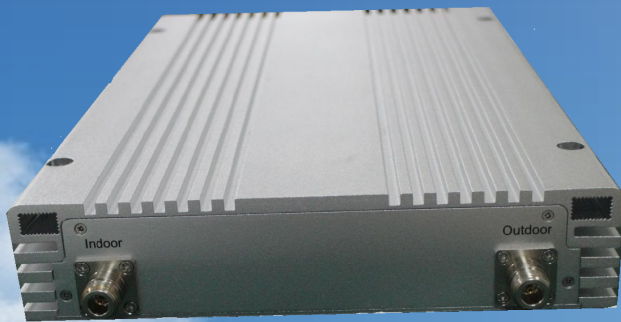

DID YOU KNOW?

SPOTWAVE

coverage made simple

SpotCell Flex

- The SpotCell 2000 Series includes two models: SC2331Xf Tri-band repeater & the SC2104Xf Single band repeater both with 20 dBm of downlink power.
- The SpotCell 3000 Series includes two models: SC3331Xf Tri-band repeater & the SC3104Xf Single band repeater both with 24 dBm of downlink power.
- Both series support all Cell, GSM, HSPA, HSPA+ and LTE standards.
- Available in multiple frequency band configurations.
- Remote configuration and alarm monitoring capability via SMNP v2c or v3.
- Auto-gain and shut-down function